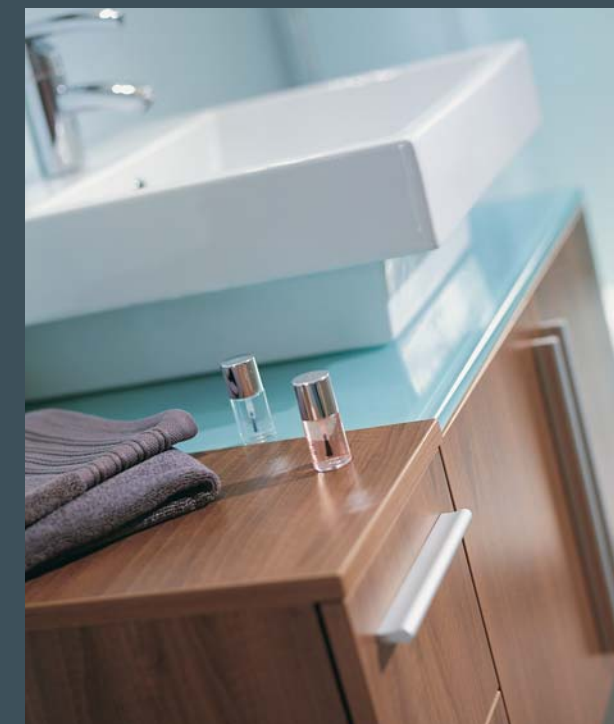

## bassetts X10

the range is made  
from the following units

100 mirror  
w 1000mm  
h 500mm

75 mirror  
w 750mm  
h 500mm

75 basin unit  
w 750mm  
h 437mm

50 basin unit  
w 500mm  
h 437mm

25 drawer unit  
w 250mm  
h 437mm

white gloss

wenge (special order)

basin 5QZE  
wc VS54  
walnut 75 basin unit  
walnut 25 drawer unit  
walnut 100 mirror unit  
walnut 60 wc unit

basin 5QZE  
wenge 50 basin unit  
wenge 75 mirror

basin 67KO  
oak 75 basin unit  
oak 75 mirror  
oak 40 tower unit